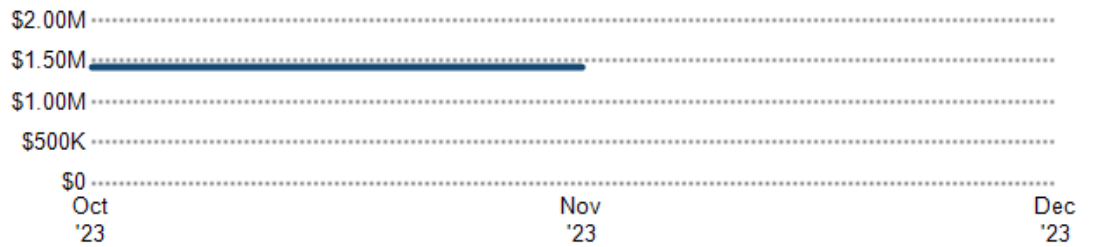

- Median List Price
- Listing Volume

Median List Price

Listing Volume

Neighborhood: People Stats and Charts

	Vinings	Cobb County	Georgia	USA
Population	12.8K	763K	10.6M	330M
Population Density per Sq Mi	4.09K	2.24K	184	–
Population Change since 2010	+34.3%	+13.4%	+12.9%	+8.7%
Median Age	33	37	37	38
Male / Female Ratio	49%	49%	49%	50%