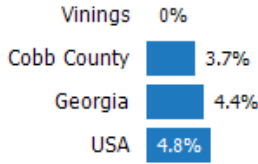

Education Levels of Population

This chart shows the educational achievement levels of adults in an area, compared with other geographies.

Data Source: U.S. Census American Community Survey via Esri, 2021

Update Frequency: Annually

Less Than 9th Grade