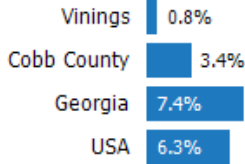

9-12th Grade/No Diploma