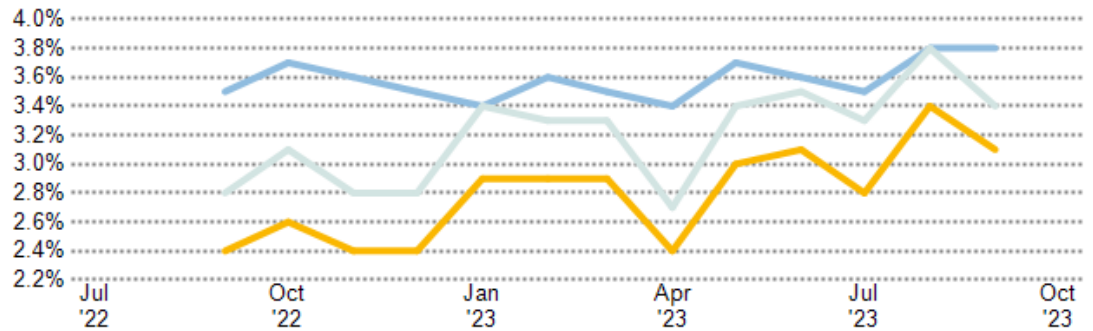

■ Vinings

Household Income Brackets

This chart shows annual household income levels within an area.

Data Source: U.S. Census

Update Frequency: Annually

■ Vinings

Presidential Voting Pattern

This chart shows how residents of a county voted in the 2020 presidential election.

Data Source: USElectionAtlas.org

Update Frequency: Quadrennially

Cobb County

Neighborhood: Economic Stats and Charts

	Vinings	Cobb County	Georgia	USA
Income Per Capita	\$78,648	\$44,448	\$34,516	\$37,638
Median Household Income	\$86,932	\$86,013	\$65,030	\$69,021
Unemployment Rate	–	3.1%	3.4%	3.8%
Unemployment Number	–	13.7K	184K	–
Employment Number	–	430K	5.19M	–
Labor Force Number	–	444K	5.37M	–

Unemployment Rate

This chart shows the unemployment trend in the area of your search. The unemployment rate is an important driver behind the housing market.

Data Source: Bureau of Labor Statistics

Update Frequency: Monthly