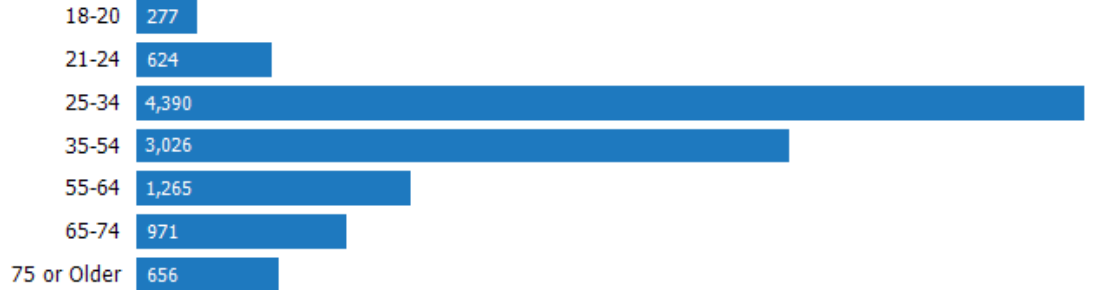

■ Vinings

Population of Adults by Age Group

This chart shows the distribution of the population of adults by age range — from 18 to 75-plus — in the area of your search.

Data Source: U.S. Census

Update Frequency: Annually

■ Vinings

Households With Children

This chart shows the distribution of households with children, categorized by marital status, in the area of your search.

Data Source: U.S. Census

Update Frequency: Annually