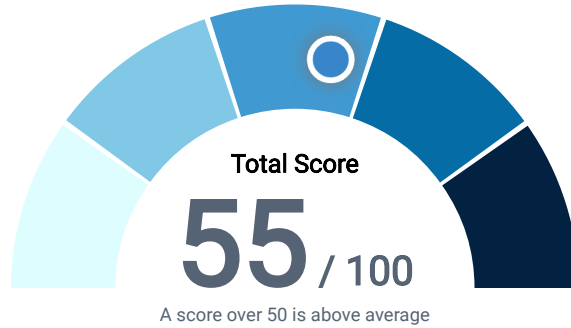

AARP Livability™ Index for 30339

This chart rates the overall livability of a selected ZIP code on a scale from 0 to 100. AARP Livability™ is a trademark of AARP Inc.

Data Source: [AARP](#)

Update Frequency: Annual

Housing	56
Affordability & Access	
Neighborhood	57
Access to Life, Work & Play	
Transportation	46
Safe & Convenient Options	
Environment	55
Clean Air & Water	
Health	60
Prevention, Access & Quality	
Engagement	63
Civic & Social Involvement	
Opportunity	45
Inclusion & Possibilities