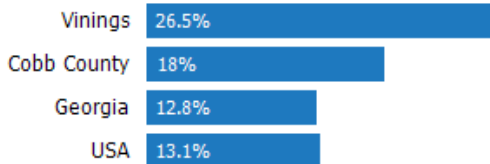

Grad/Professional Degree