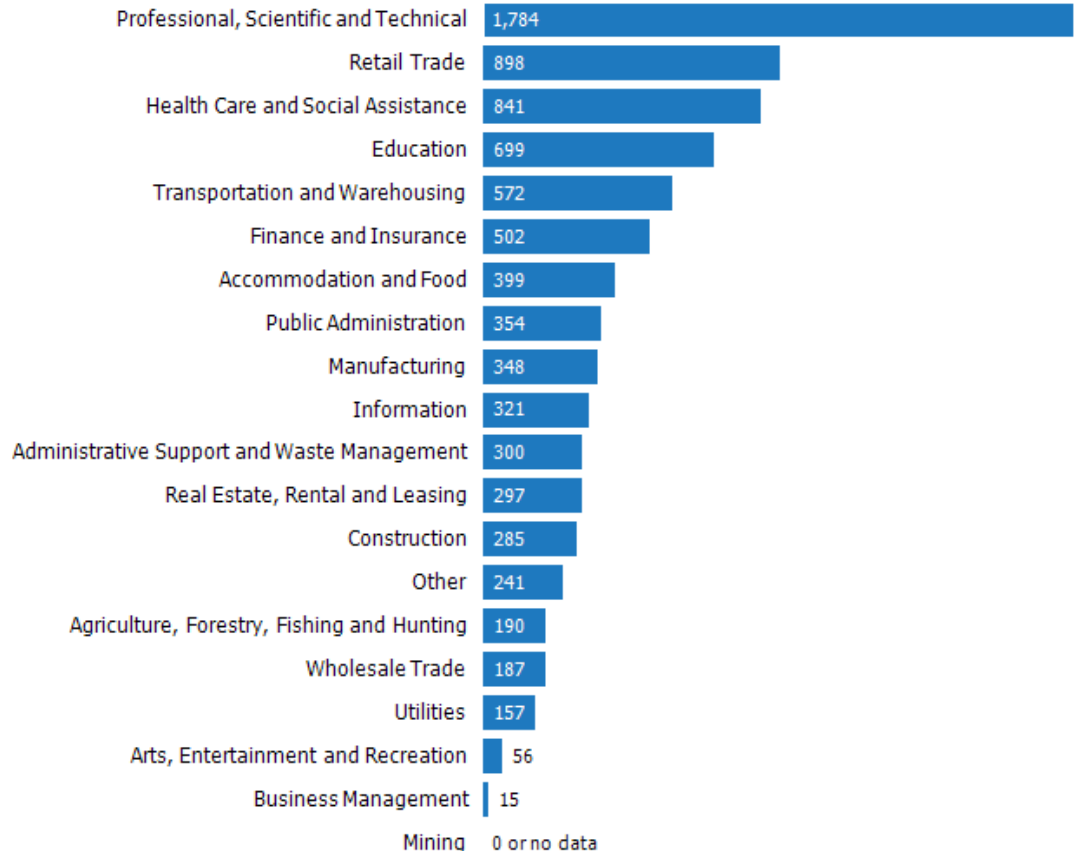

■ Vinings

Household Income Brackets

This chart shows annual household income levels within an area.

Data Source: U.S. Census

Update Frequency: Annually

■ Vinings

Presidential Voting Pattern

This chart shows how residents of a county voted in the 2020 presidential election.

Data Source: USElectionAtlas.org

Update Frequency: Quadrennially

Cobb County

Neighborhood: Economic Stats and Charts

	Vinings	Cobb County	Georgia	USA
Income Per Capita	\$78,648	\$44,448	\$34,516	\$37,638
Median Household Income	\$86,932	\$86,013	\$65,030	\$69,021
Unemployment Rate	–	3.1%	3.4%	3.8%
Unemployment Number	–	13.7K	184K	–
Employment Number	–	430K	5.19M	–
Labor Force Number	–	444K	5.37M	–

Unemployment Rate

This chart shows the unemployment trend in the area of your search. The unemployment rate is an important driver behind the housing market.

Data Source: Bureau of Labor Statistics

Update Frequency: Monthly

Occupational Categories

This chart shows categories of employment within an area.

Data Source: U.S. Census

Update Frequency: Annually

Neighborhood: Quality of Life Stats and Charts

Quality of Life in –

	Vinings	Cobb County	Georgia	USA
Elevation (in feet)	966	989	–	–
Annual Rainfall (in inches)	60	60	52.95	–
Annual Snowfall (in inches)	1.55	1.91	1.63	–
Days of Full Sun (per year)	113	113	109	–
Travel Time to Work (in minutes)	24	30	29	27
Water Quality - Health Violations	–	–	–	–
Water Quality - Monitoring and Report Violations	–	–	–	–
Superfund Sites	0	0	27	2,438
Brownfield Sites	No	No	Yes	Yes